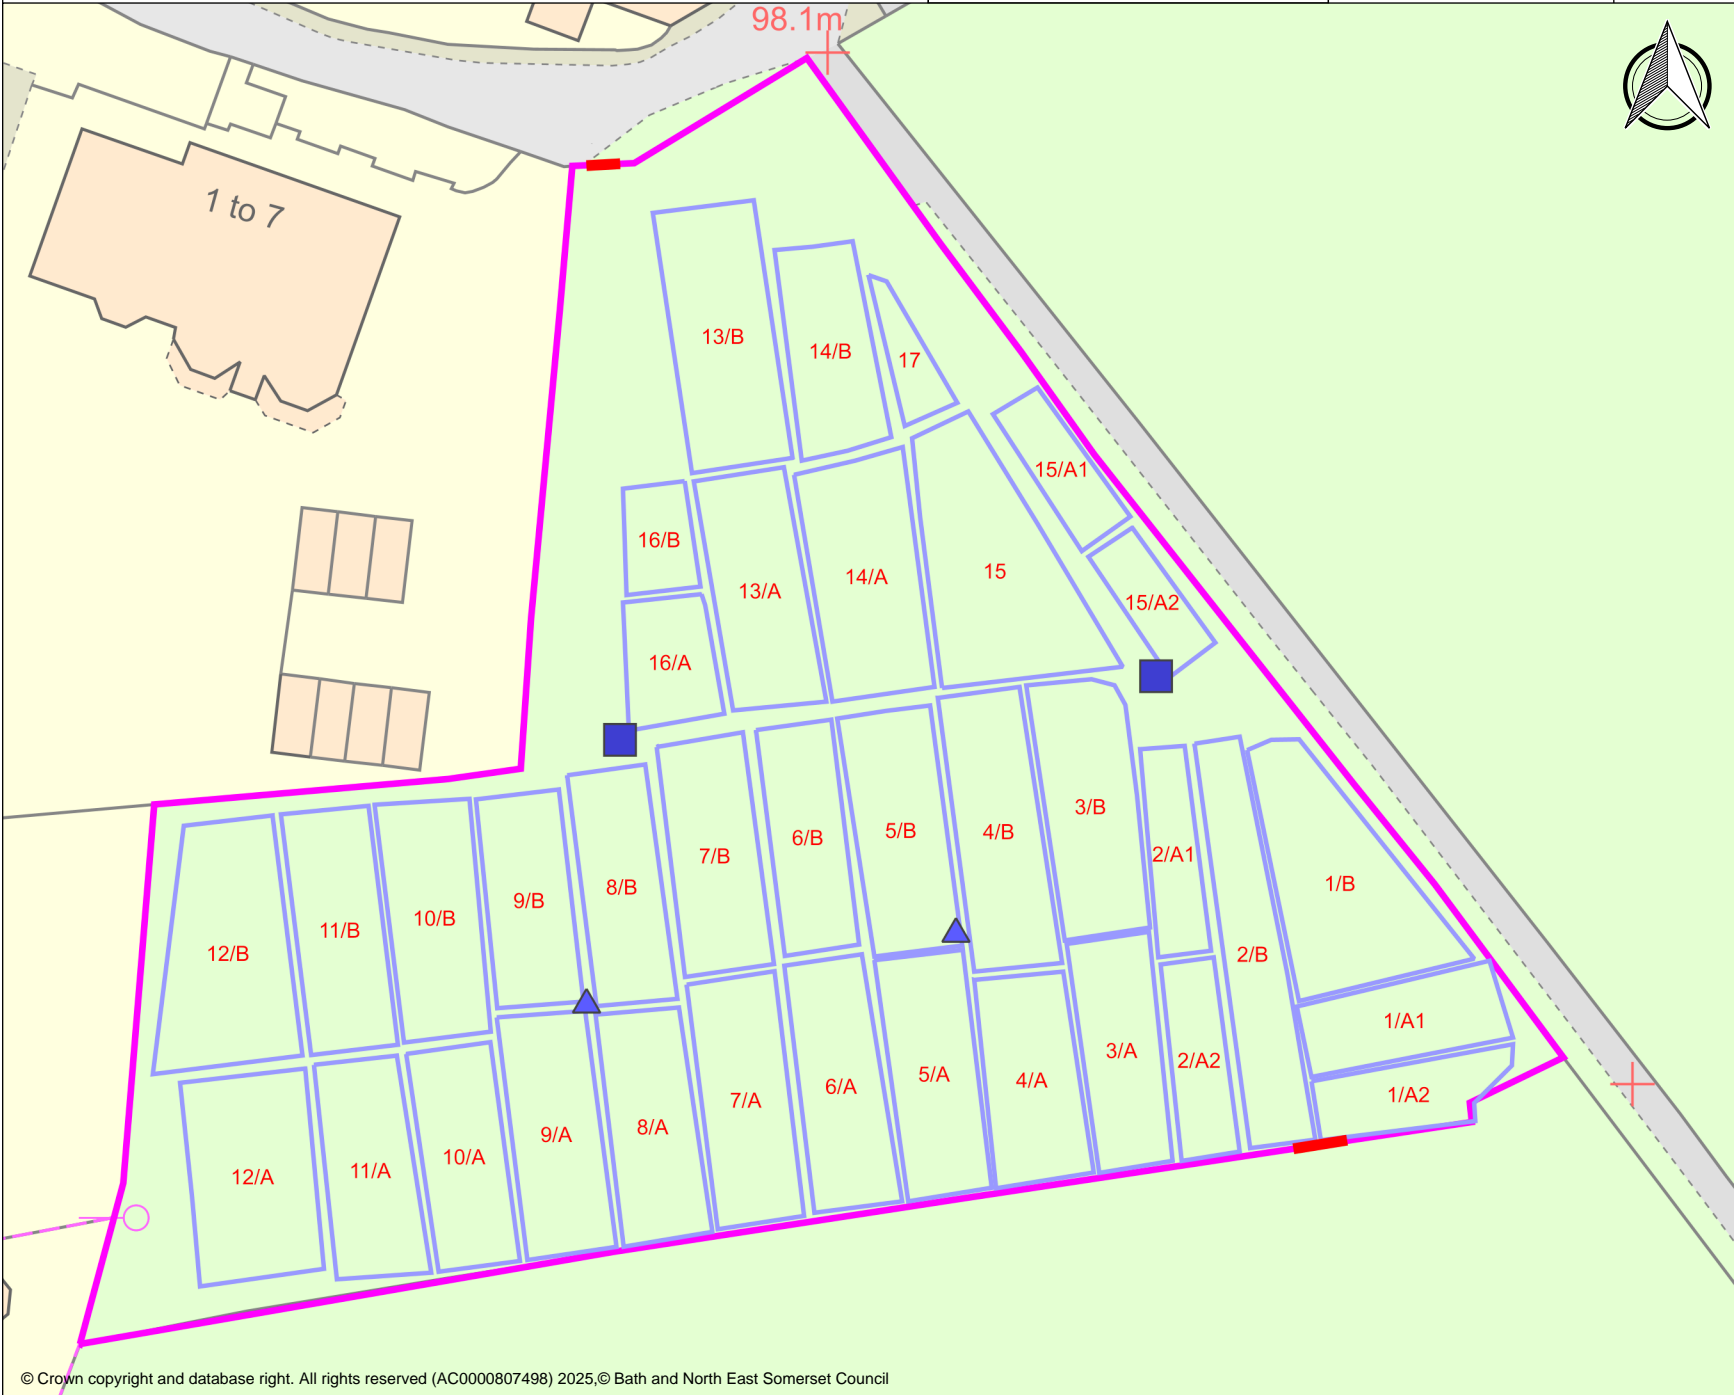

High Common allotments

Bath and North East Somerset

Sion Hill, BA1 2UW. Plots not drawn to scale, use only as a guide.

Author:

Date: 12/11/2025

Grd Allotment Sites

Allotments Plots

Allotment Gates

Allotment Troughs

Allotment Taps