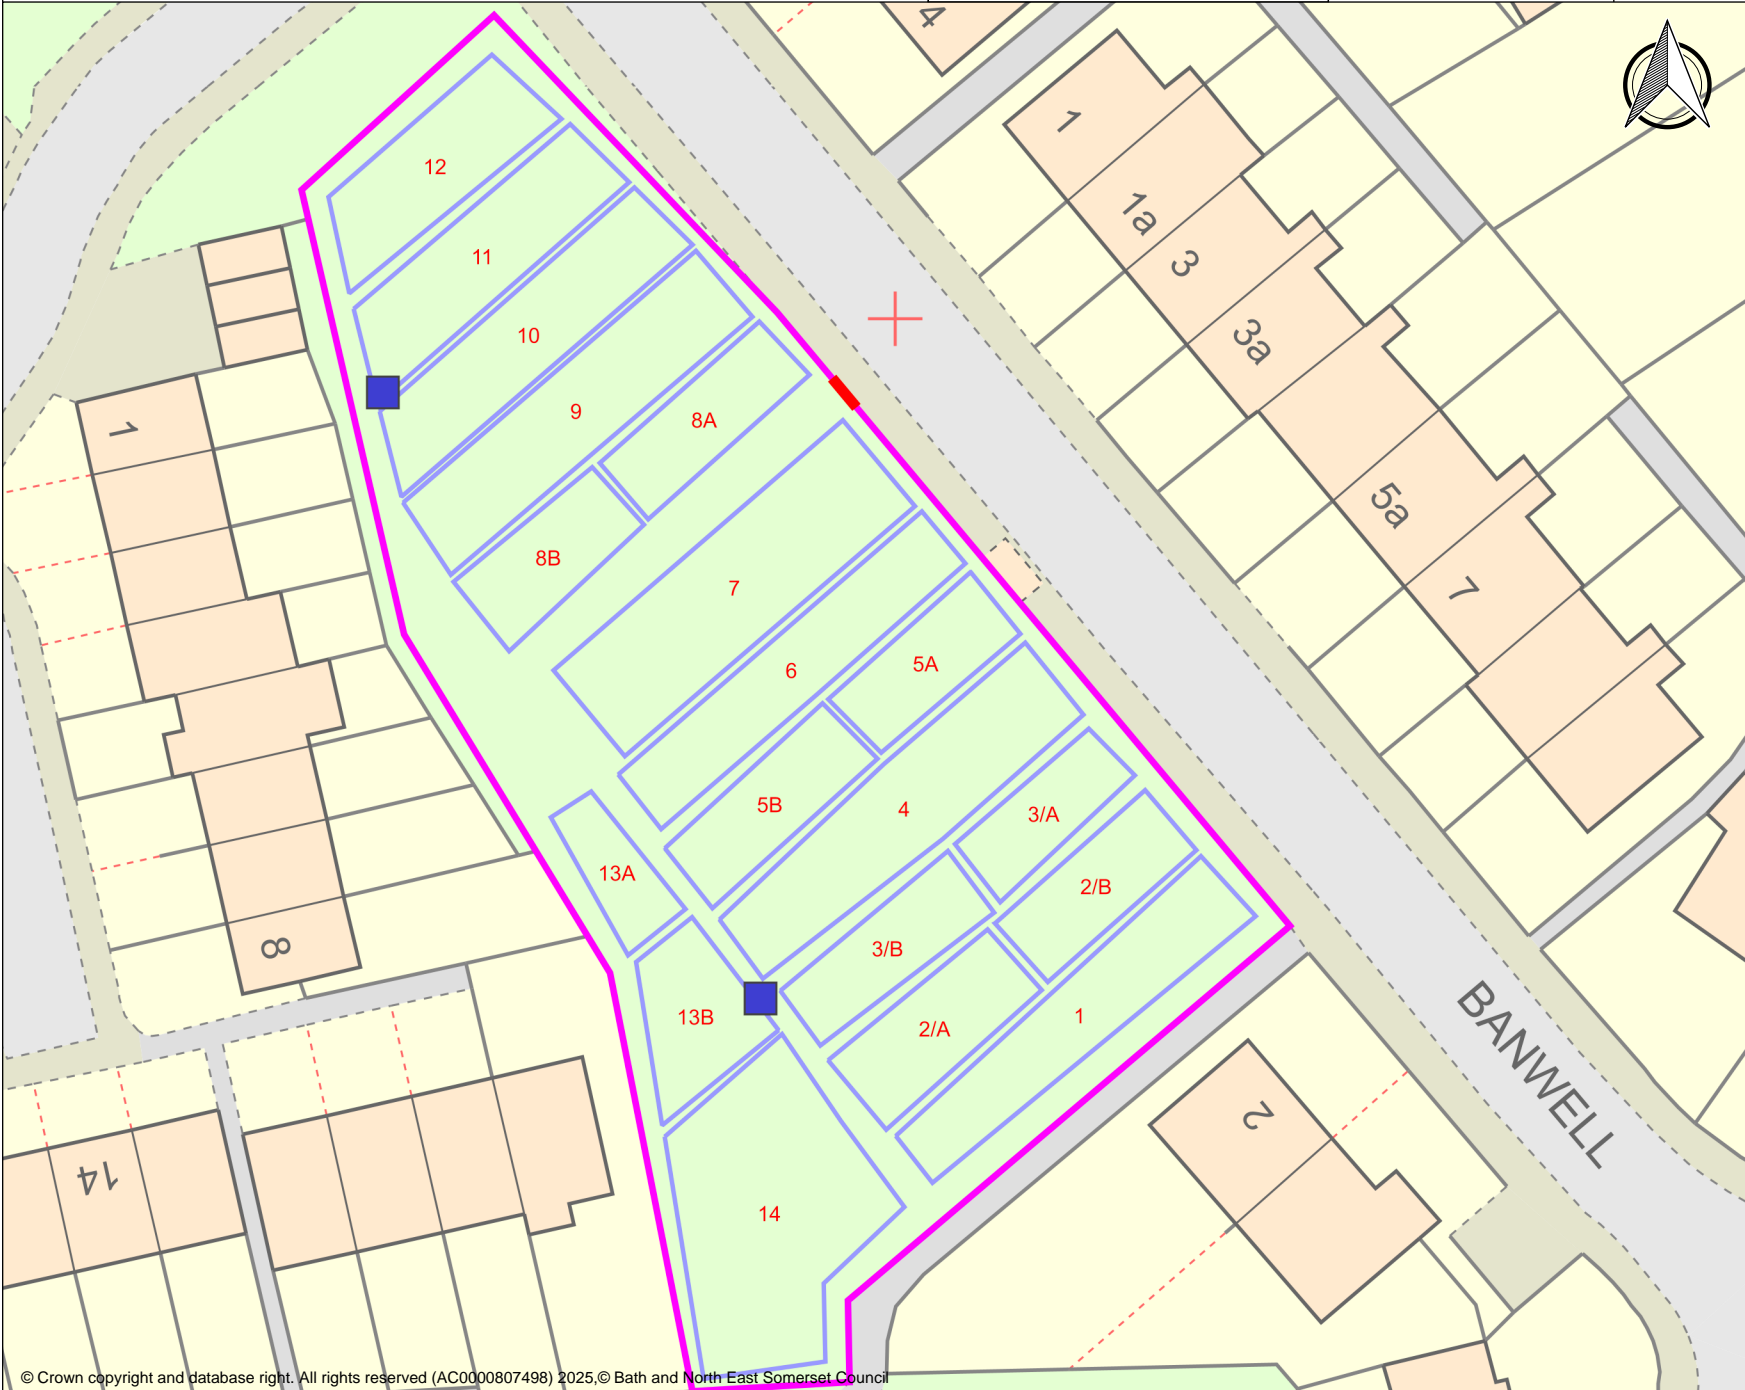

# Mendip Gardens allotments

Bath and North East Somerset

Banwell Road BA2 2UH. Plots not drawn to scale, use only as a guide.

**Author:**

**Date:** 04/11/2025

- Grd Allotment Sites**
- Grd Allotment Sites
- Allotments Plots**
- Allotment Plots
- Allotment Gates**
- Allotment Troughs
- Allotment Troughs