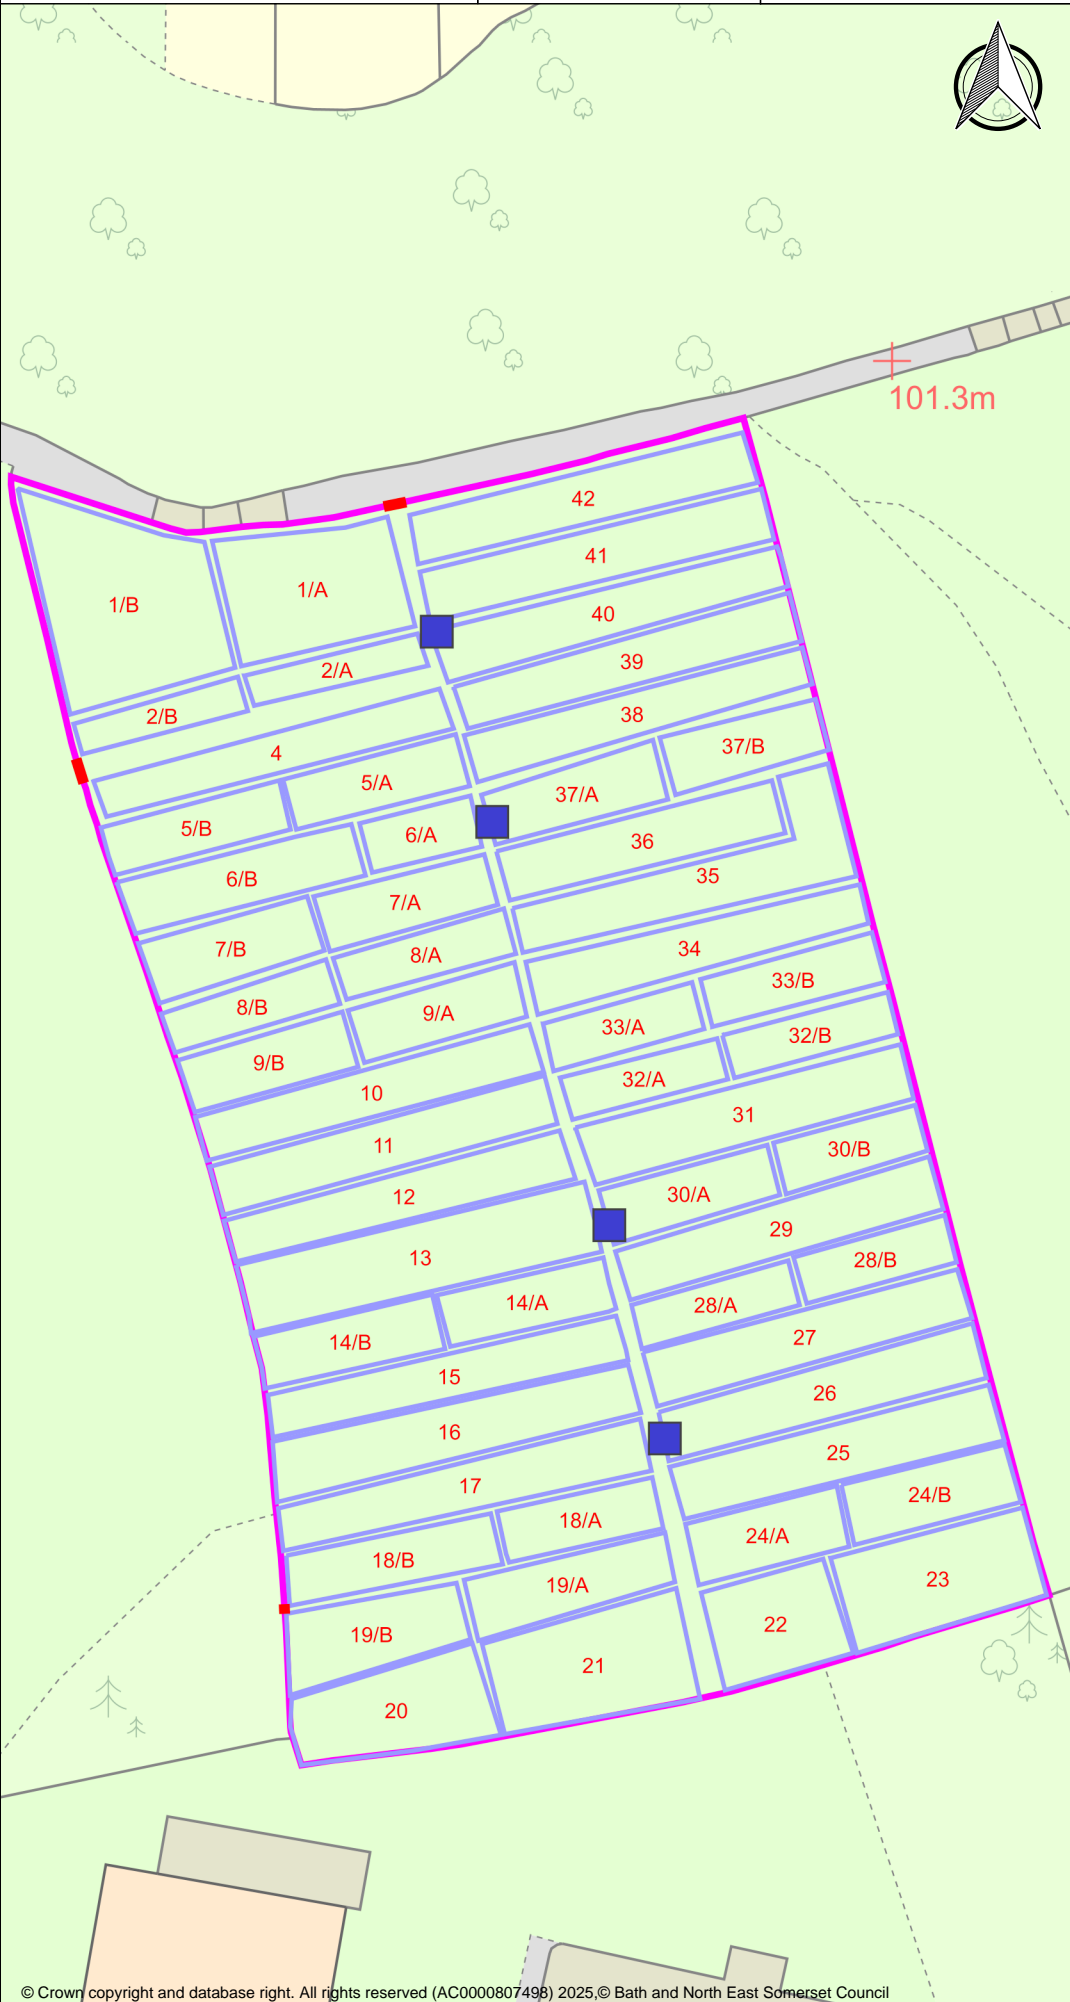

Lyncombe Hill Farm allotments

Bath and North East Somerset

Alexandra Park, BA2 4PW. Plots not drawn to scale, use only as a guide

Author:

Date: 06/11/2025

Bath & North East Somerset Council

Improving People's Lives

Grd Allotment Sites

Allotments Plots

Allotment Plots

Allotment Gates

Allotment Troughs