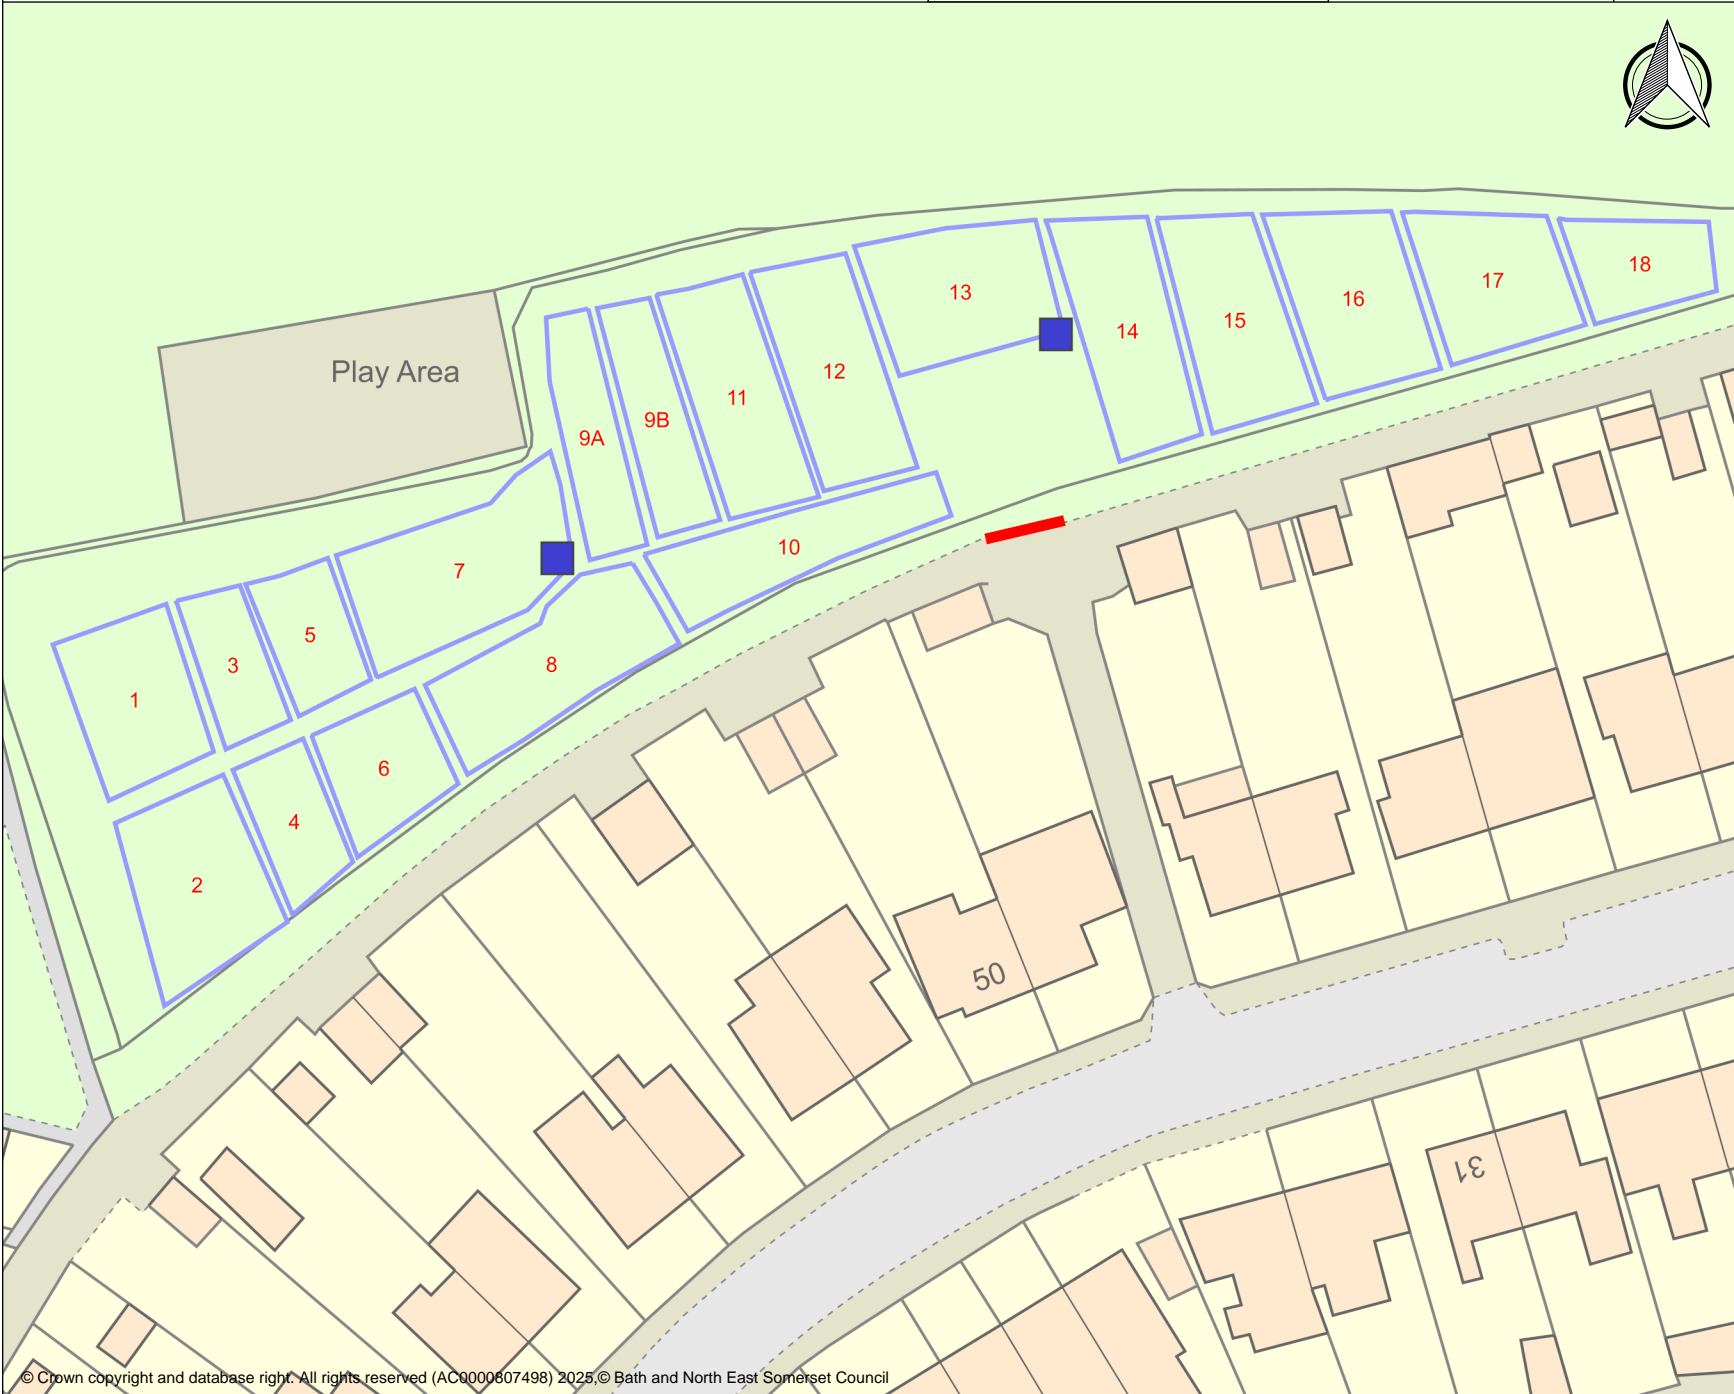

Corston View

Bath and North East Somerset

**Bath & North East
Somerset Council**

Bloomfield Drive, BA2 2BG. Not drawn to scale, use only as a guide.

Author:

Date: 22/05/2025

Improving People's Lives

Allotments Plots

 Allotment Plots

Allotment Gates

Allotment Troughs