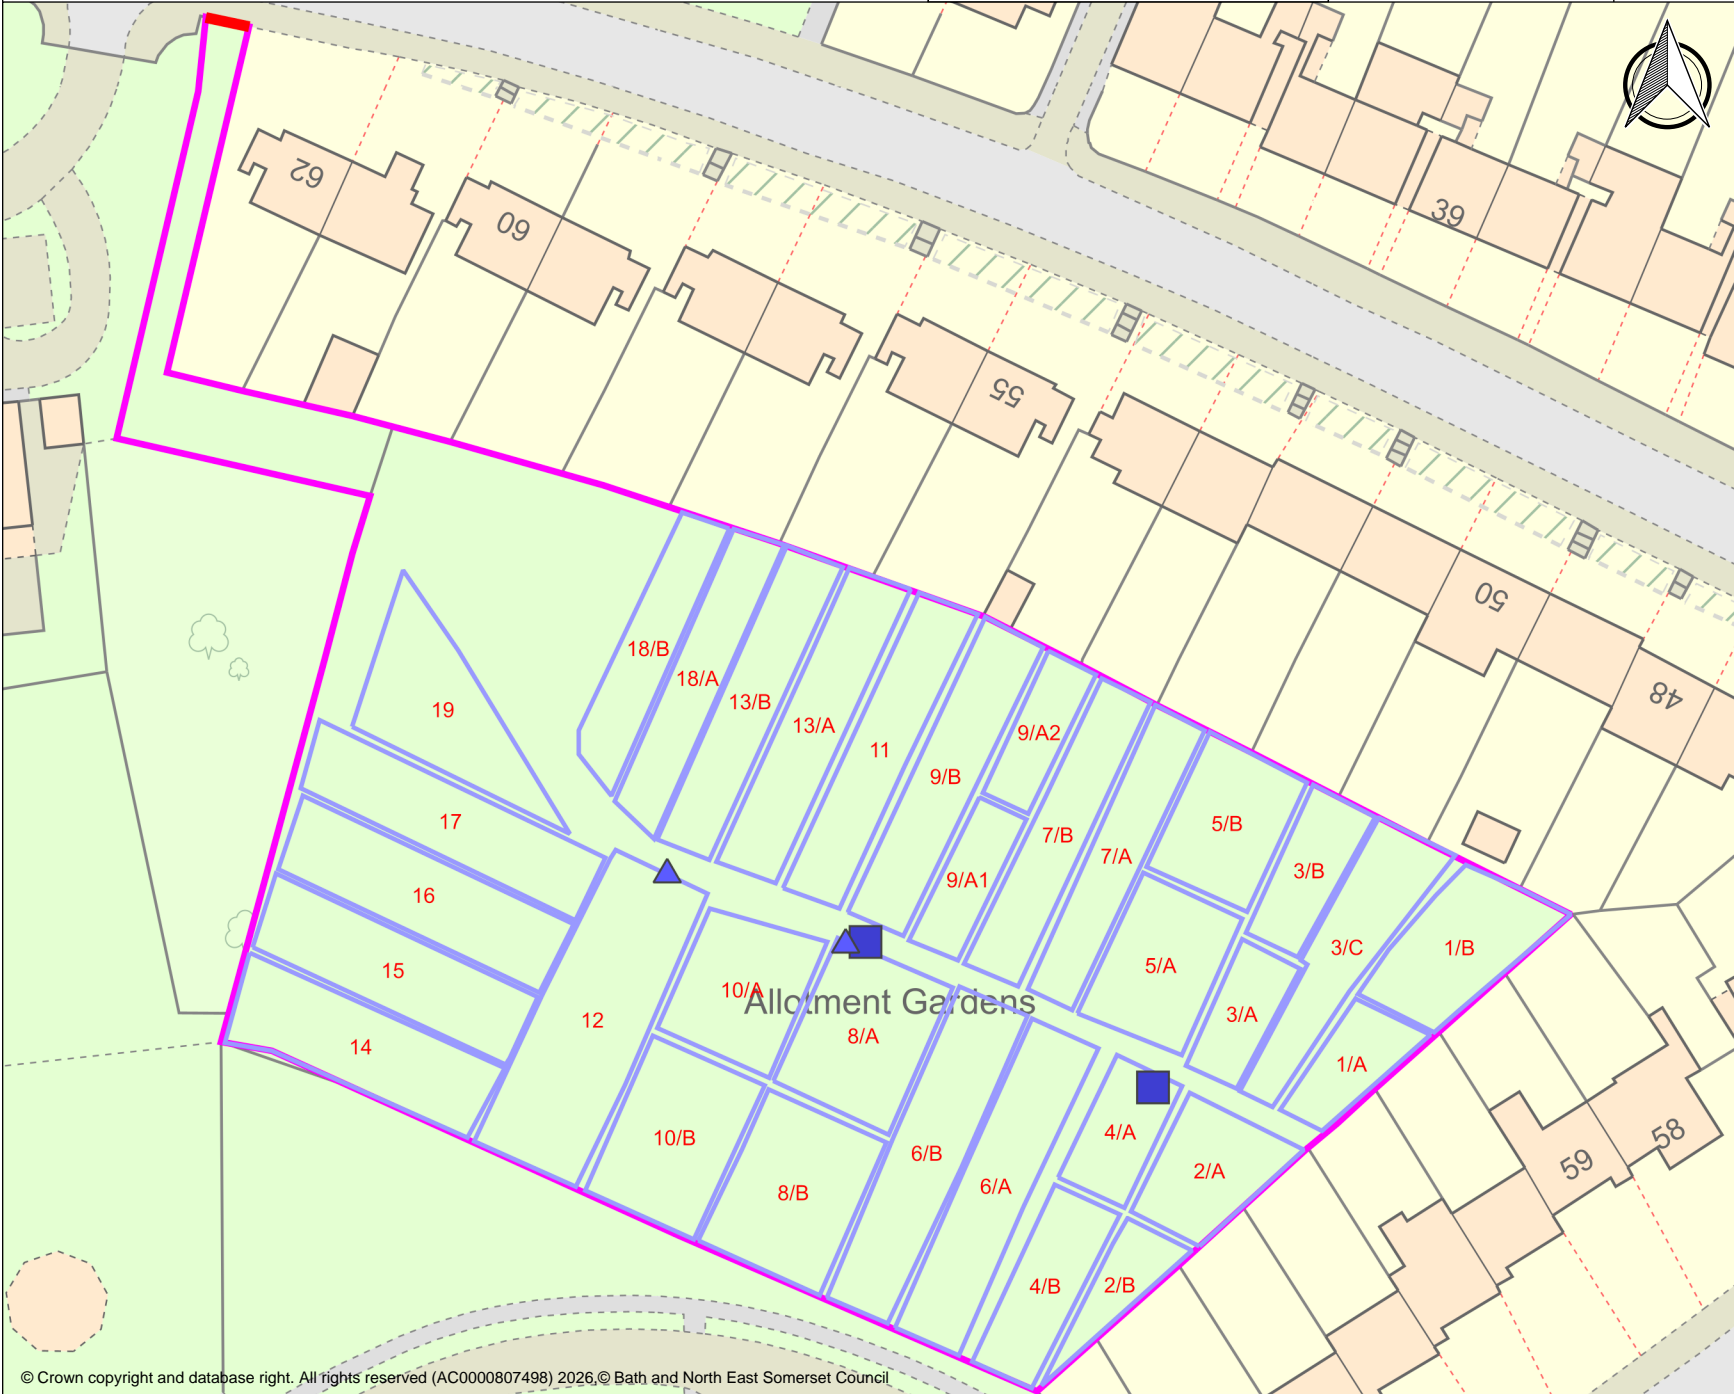

Moorfields Rd Allotments

Bath and North East Somerset

Moorfields Road, BA2 2DG. Plots not drawn to scale, use only as a guide.

Author:

Date: 14/01/2026

Grd Allotment Sites

Allotments Plots

Allotment Plots

Allotment Gates

Allotment Troughs

Allotment Taps