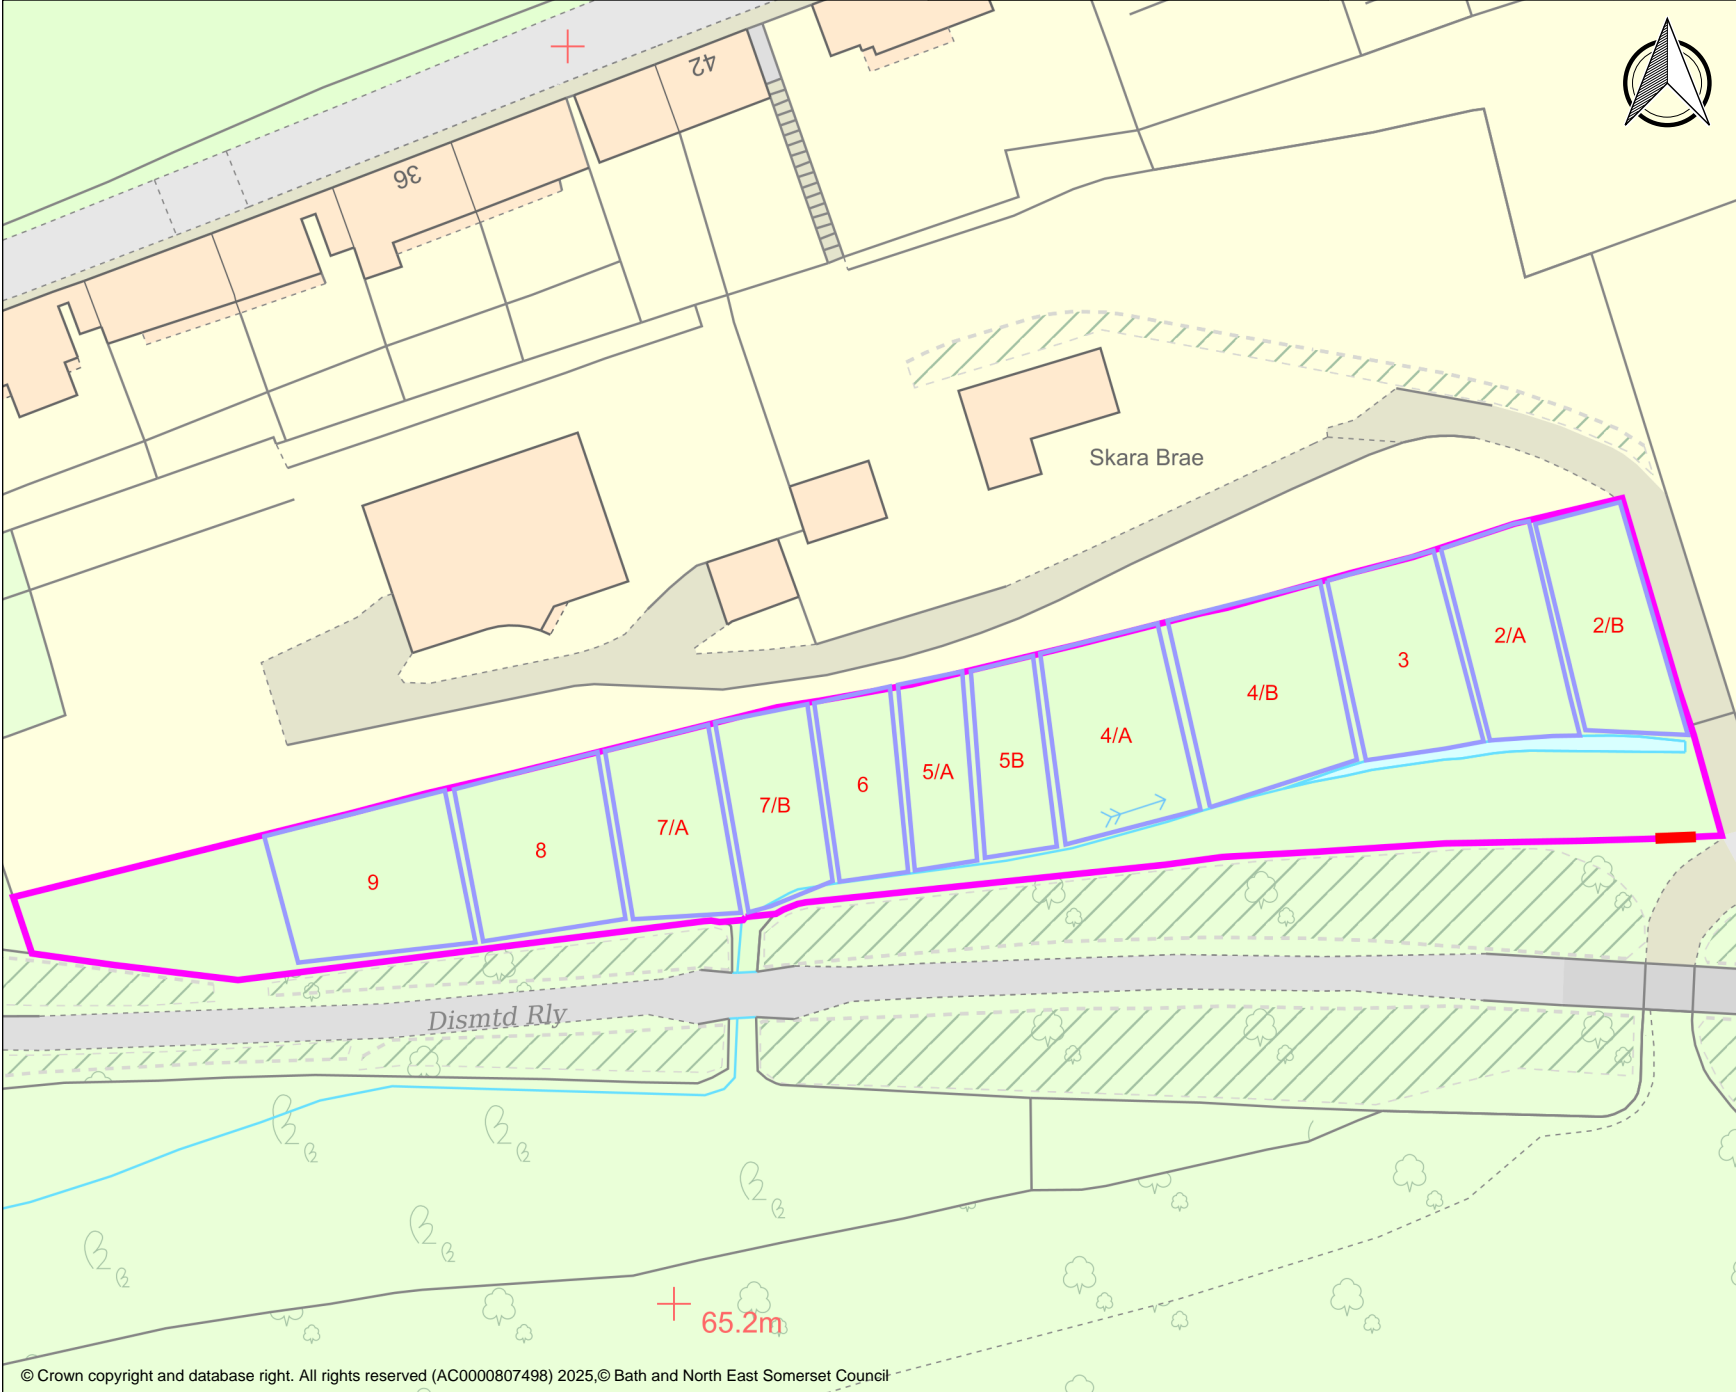

Lyncombe Vale Allotments

Bath and North East Somerset

Bath & North East Somerset Council

Improving People's Lives

Lyncombe Vale Road, BA2 4LS. Plots not drawn to scale, use only as a guide

Author:

Date: 27/11/2025

Grd Allotment Sites

Allotments Plots

Allotment Plots

Allotment Gates